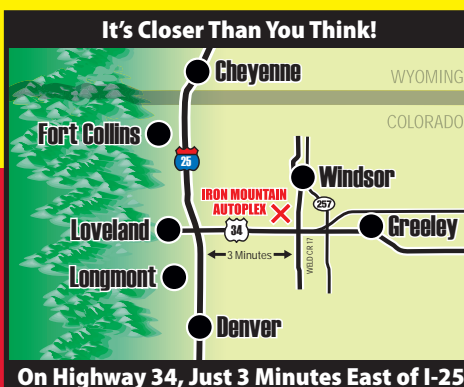

MAGNAFLOW CUSTOM EXHAUST!

ALL WEARABLES 10% OFF!

Where is Iron Mountain?
Minutes from Anywhere!

871 CHAMPION DRIVE • WINDSOR
970-330-1800

753 CHAMPION DRIVE • WINDSOR
888-CHEVROLET

AN AMERICAN REVOLUTION